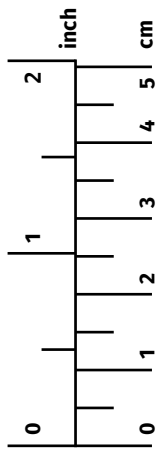

YAEMK Rev 1.2 Key Layout Tester

Finger homerow position

Finger homerow position