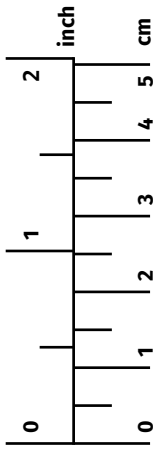

YAEMK Rev 1.2 Key Layout Tester

Finger homerow position

Finger homerow position