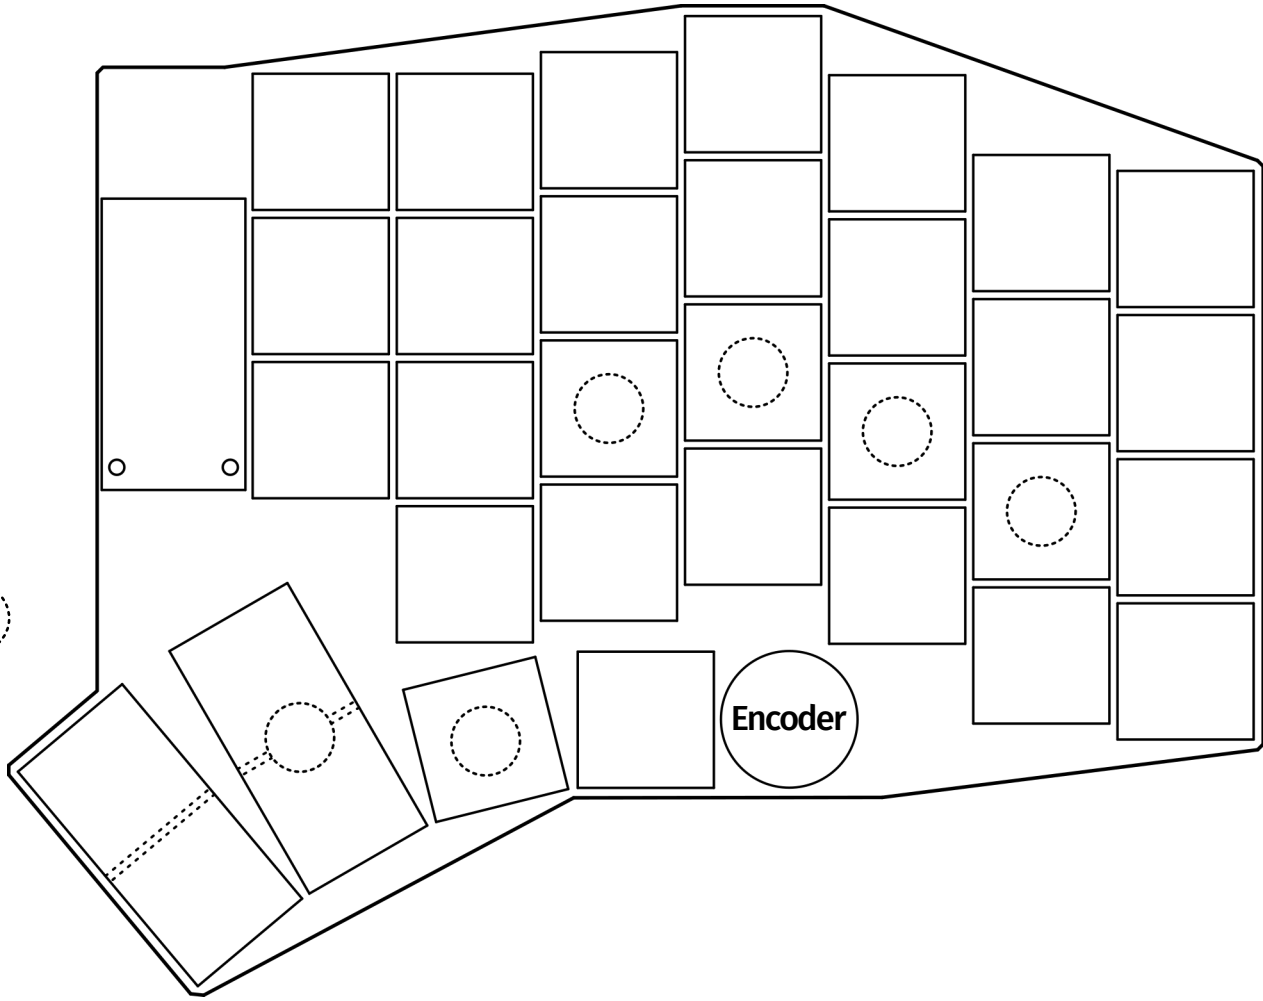

YAEMK Rev 1.2 Key Layout Tester

Finger homerow position

Finger homerow position